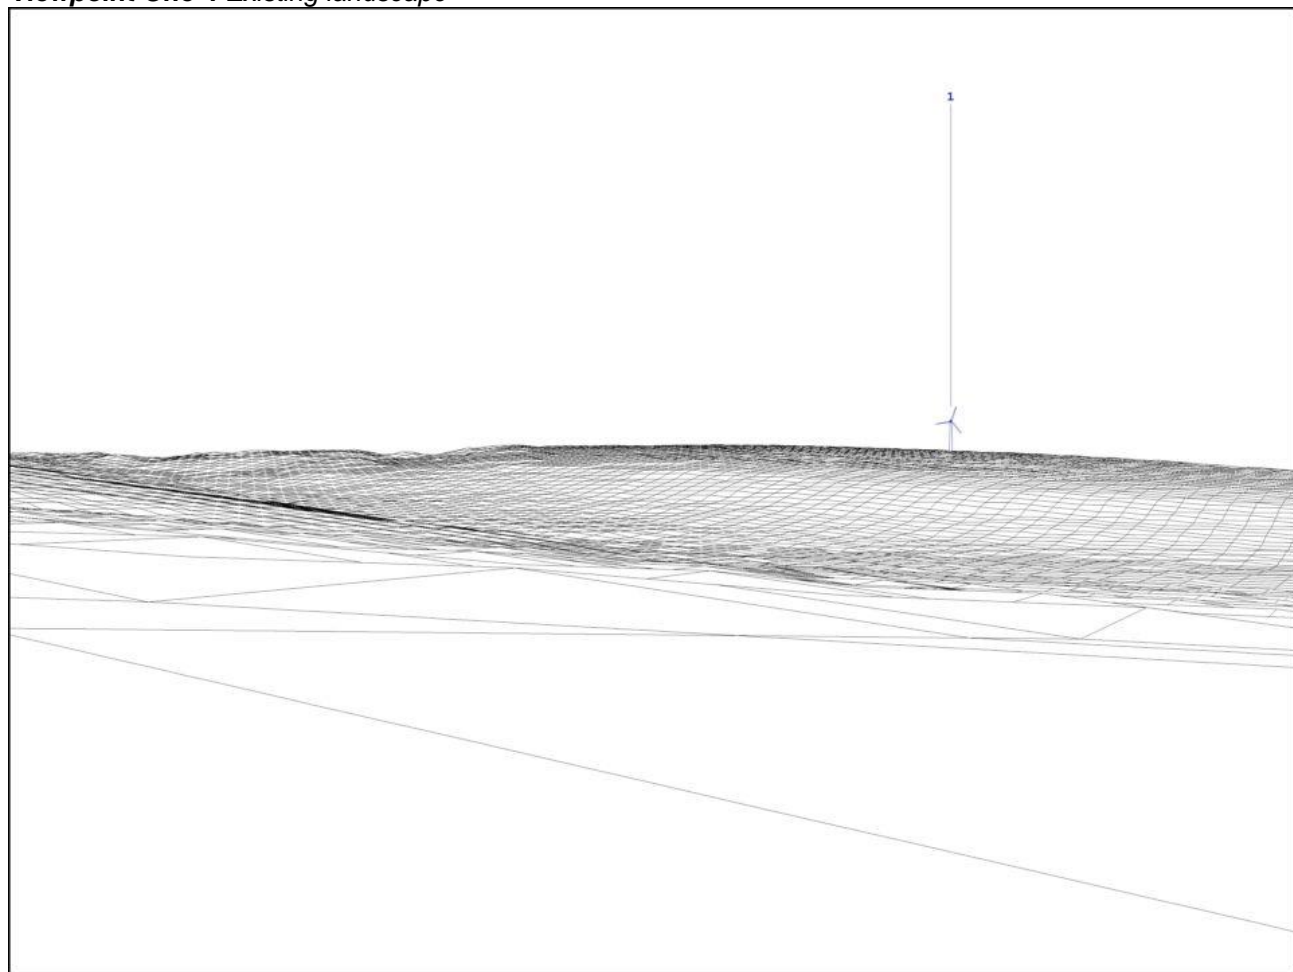

Viewpoint One : Existing landscape

Viewpoint One : Computer generated wire frame model

Viewpoint One : Photomontage of proposed view

Si Energy Ltd
1 Davies Road
Newtownstewart
Co Tyrone
BT78 4NH

Tel: + 44(0)2881661633
Web: www.sienergy.co.uk
Email: info@sienergy.co.uk

Proposed Wind Turbine

Legend

Location Plan:

Viewpoint Location:

☆ From the main road at the edge of nowhere as marked

View Point Grid Reference:

123456 E / 123456 N

OS Sheet Number: 12

Visual Reference Point # 1

● Proposed wind turbine V27 hub height 31m

Note:

Scale: Not to scale.

Prepared by:
Si Energy Ltd, 1 Davies Road, Newtownstewart, Co Tyrone, BT78 4ED