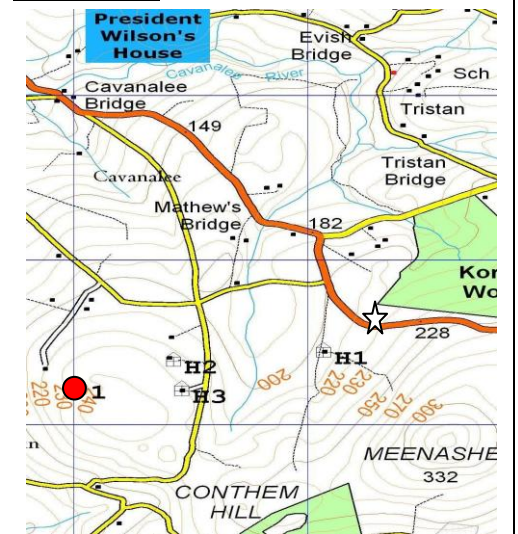

Viewpoint One : Existing landscape

Viewpoint One : Computer generated wire frame model

Viewpoint One : Photomontage of proposed view

Si Energy Ltd
1 Davies Road
Newtownstewart
Co Tyrone
BT78 4NH

Tel: + 44(0)2881661633
Web: www.sienergy.co.uk
Email: info@sienergy.co.uk

Proposed Wind Turbine

Legend

Location Plan:

Viewpoint Location:

☆ From the main road at the edge of nowhere as marked

View Point Grid Reference:

123456 E / 123456 N

OS Sheet Number: 12

Visual Reference Point # 1

● Proposed wind turbine V27 hub height 31m

Note:

Scale: Not to scale.

Prepared by:
Si Energy Ltd, 1 Davies Road, Newtownstewart, Co Tyrone, BT78 4ED